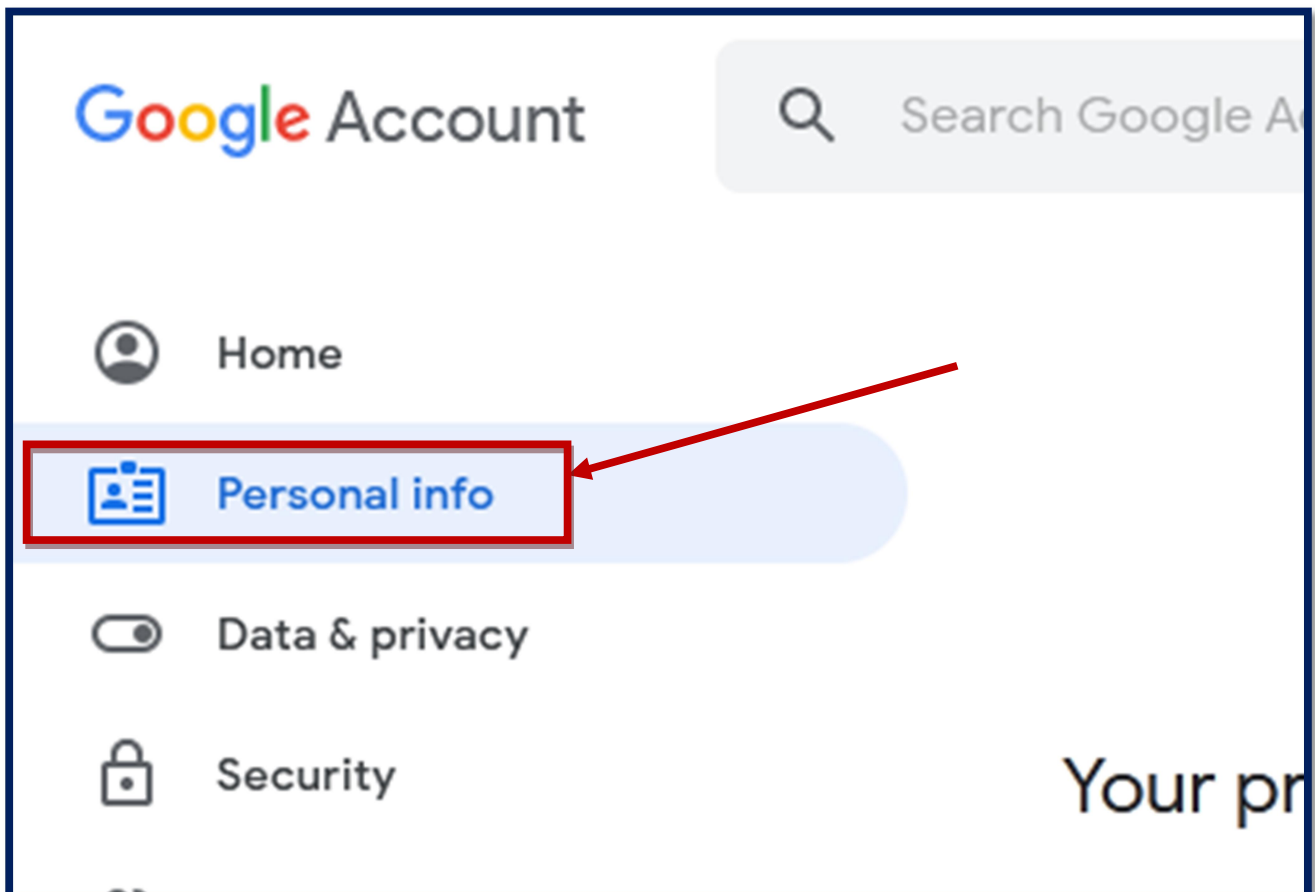

[Pick the date]

PROMENA JEZIKA U GUGL UČIONICI

[Pick the date]

PROMENA JEZIKA U GUGL UČIONICI

settings for the web

protect your Google Account

20 >

General preferences for the web

Manage settings for Google services on the web

Language >

English (United States)
srpski (Србија)

Input Tools >

Type more easily in your language

Accessibility >

Screen reader OFF
High-contrast colors OFF

Add Language